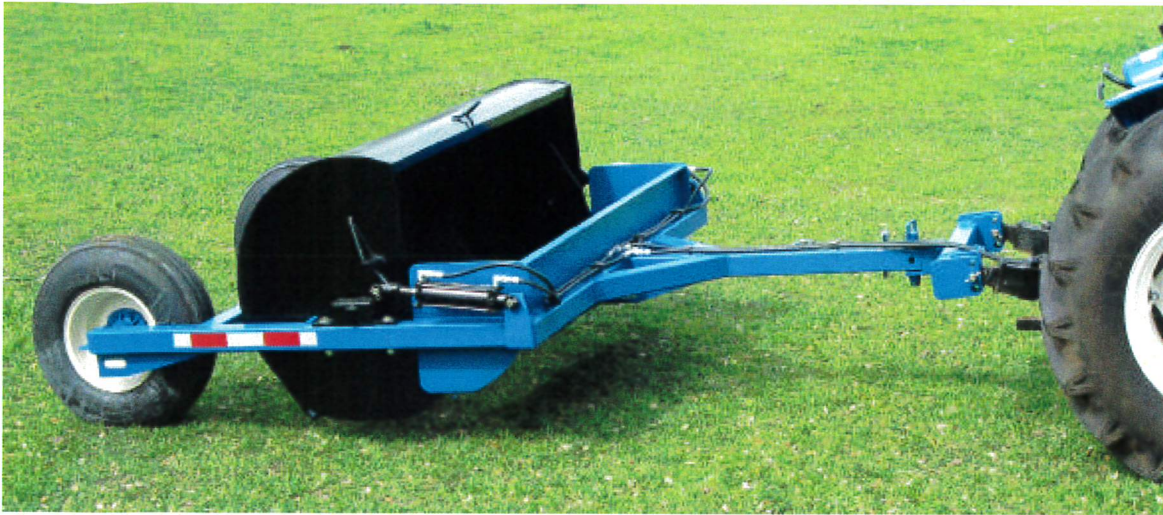

The Dirt Mover

by SLS

Heavy-duty construction

Single hydraulics with dual cylinders

The Dirt Mover Sizes

Available Sizes	5'	7'	8'
Recommended Horsepower	40	60	100
Length	12'	12'	12'
Total Width	6'	8'	9'
Weight – lbs.	1250	1450	1550

Transport Adapter available